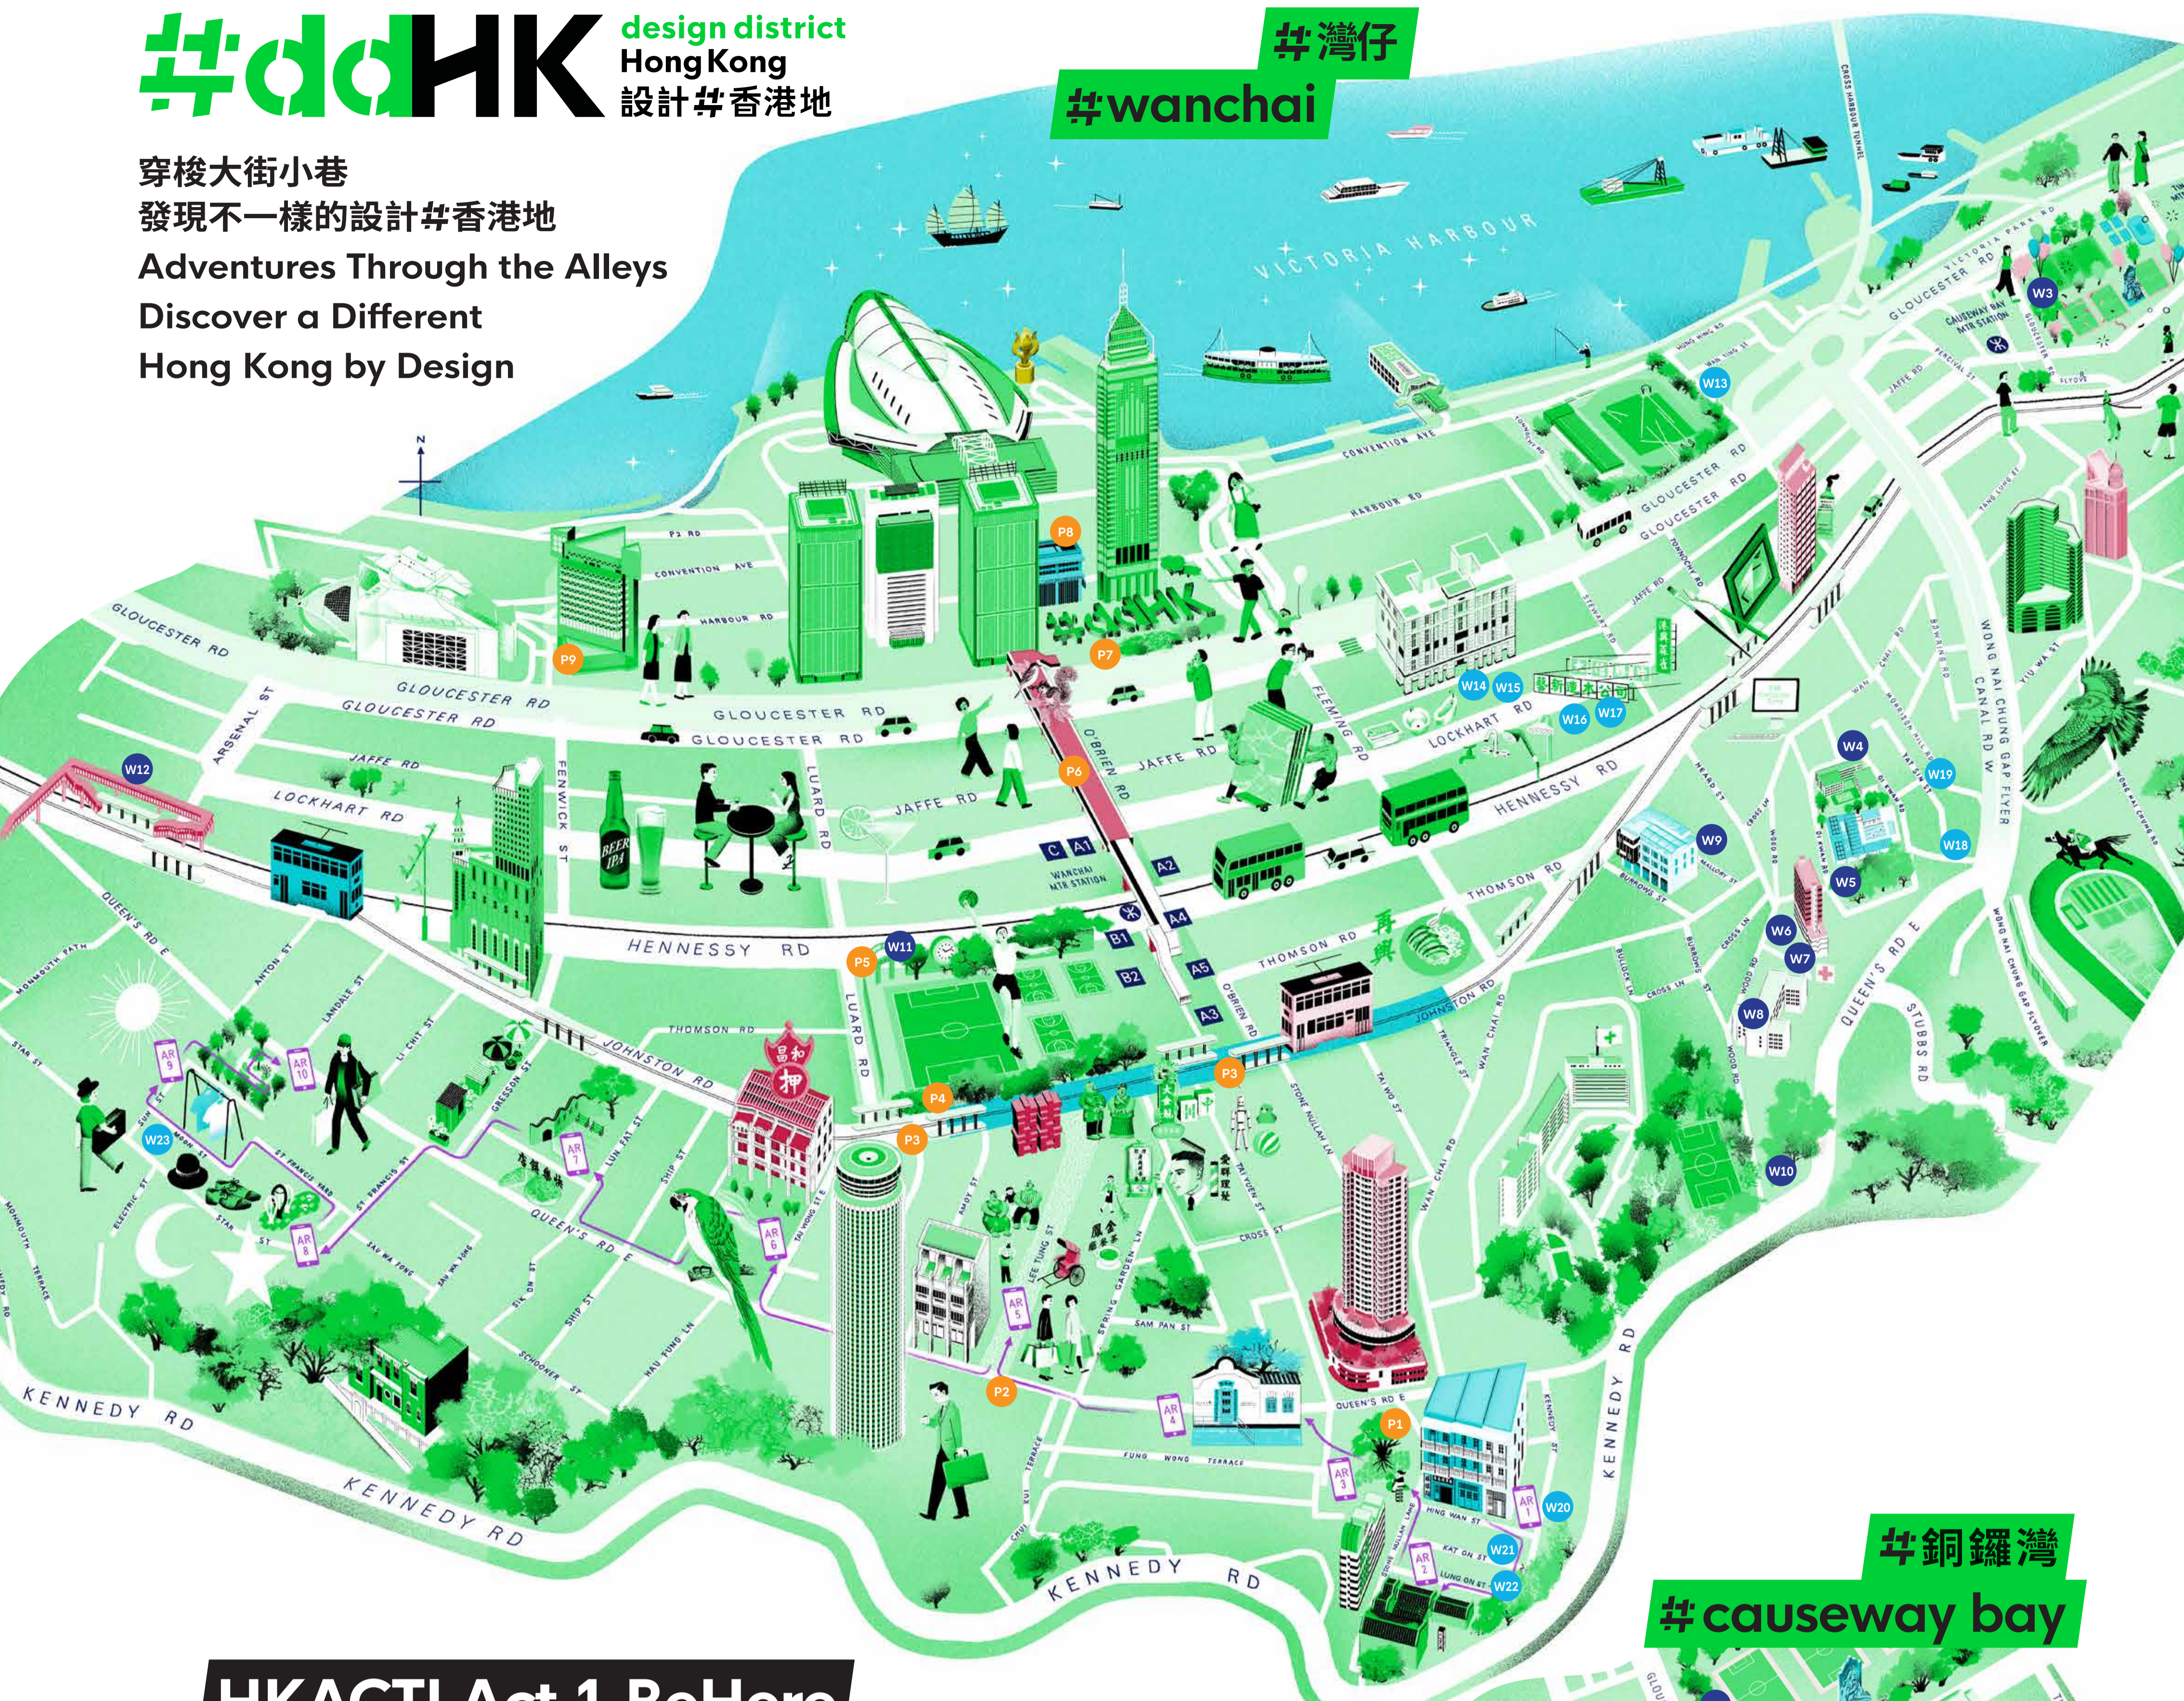

穿梭大街小巷
發現不一樣的設計香港地
Adventures Through the Alleys
Discover a Different
Hong Kong by Design

HKACT! Act 1 BeHere
by Masaki Fujihata

1.12.2018 – 31.5.2019

A1 藍屋*
Blue House*

A2 石水渠街花園
Stone Nullah
Lane Garden

A3 灣仔峽道遊樂場
Wan Chai Gap
Road Playground

A4 舊灣仔郵政局
Old Wan Chai
Post Office

A5 利東街
Lee Tung Avenue

A6 大王東街休憩處
Tai Wong Street East
Sitting-Out Area

A7 聯發街休憩處
Lun Fat Street
Sitting-Out Area

A8 光明街兒童遊樂場
Kwong Ming
Street Children's
Playground

P2 #講多dd@利東街街口(地面)
#ddSharing@Entrance of Lee Tung Avenue
(Paving) 至 Until 2.2021

P3 #笑多dd@柯布連道電車站及盧押道電車站
#ddSmile@O'Brien Road Tram Stop &
Luard Road Tram Stop
由From 27.3.2019 – 9.2019

P4 #綠多dd@莊士敦道電車軌
#ddFresh@Johnston Road Tram Lane
27.3.2019 – 4.2019

P5 #講多dd@修頓遊樂場入口(地面)
#ddSharing@Entrance of Southern
Playground (Paving) 至 Until 2.2021

P6 #行多dd@柯布連道行人天橋
#ddWalk@O'Brien Road Footbridge
27.3.2019 – 23.6.2019

P7 #遊多dd及#坐多dd@菲林明道花園
#ddExperience & #ddGathering @
Fleming Road Garden
27.3.2019 – 31.5.2019